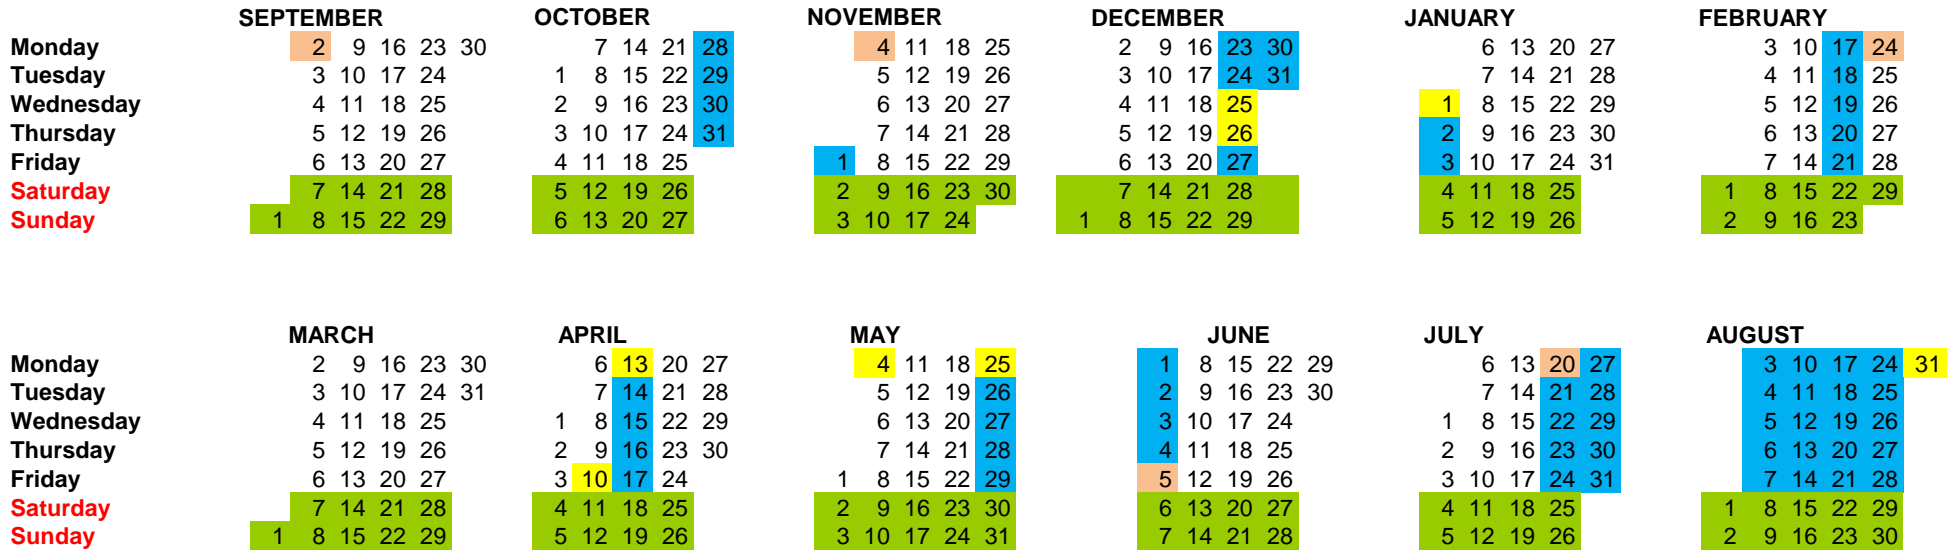

## STANDARD SCHOOL YEAR: SCHOOL TERMS AND HOLIDAYS FOR THE ACADEMIC YEAR 2019/2020

CORE PATTERN (based on LCC)

Schools to identify 5 INSET dates from within those days marked as WORKING DAYS

2019-2020

<b>Term One</b>	39	1 X INSET
<b>Term Two</b>	34	1 X INSET
<b>Term Three</b>	30	
<b>Term Four</b>	33	1 X INSET
<b>Term Five</b>	24	
<b>Term Six</b>	30	2 X INSETS
<b>Total</b>	<b>190</b>	<b>5 X INSETS</b>